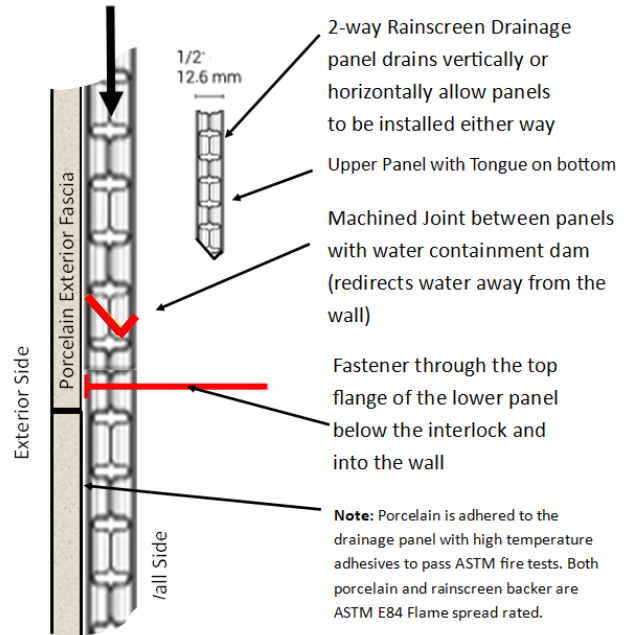

VERTUO—MISTRO - 8" x 48" OR 24" x 48"

Other styles, colors and samples available. Contact you area Daltile store or sales rep
www.castlerockX.com Meridian, ID 83642 208.859.4200

CRX MORTAR-LESS, INTERLOCKING PORCELAIN SIDING W/BUILT-IN RAINSCREEN

**(Saddlebrook Walnut Creek Pictured)
Never Paint again!**

See more colors at www.castlerockx.com

Possible water intrusion behind the porcelain fascia drains

CRX is a competitively priced Premium Grade Exterior Porcelain Panel, superior to other siding materials. It has a built-in rainscreen, 3/8" porcelain fascia and will not fade, peel, or discolor. It is scratch resistant, 100% water resistant for a lifetime of maintenance-free operation!

Outside Corner

Top View of window/door sides

Seal siding to flashing watertight