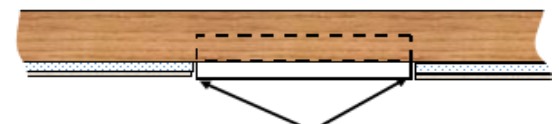

CastleRock (CRX) Series (Not available until fall of 2024)

Starter

Window Termination

Flash & Seal as required by local building codes

Self Flashing Window

Seal watertight around windows, doors and openings

Outside Corner

Top View of window/door sides

Seal siding to flashing watertight