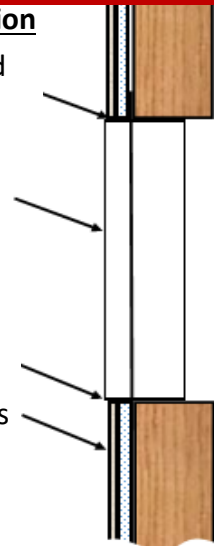

CastleRock (CRX) Series (Not available until fall of 2024)

Starter

Window Termination

Flash & Seal as required by local building codes

Self Flashing Window

Seal watertight around windows, doors and openings

Outside Corner

Top View of window/door sides

Seal siding to flashing watertight