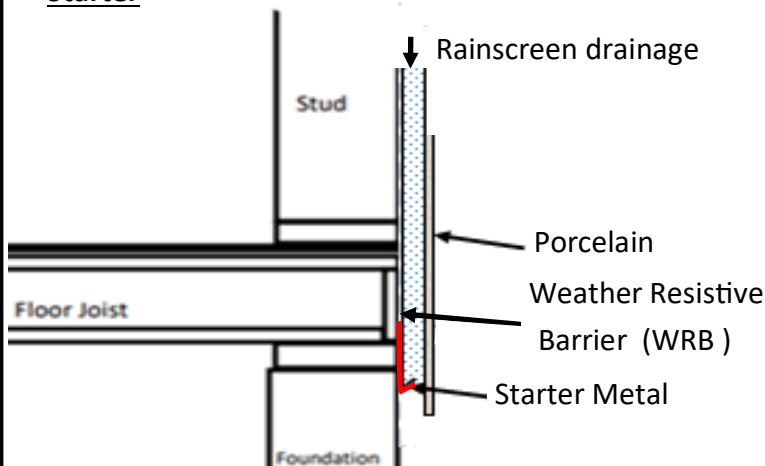

**(Saddlebrook Walnut Creek Pictured)
Never Paint again!**

See more colors at www.castlerockx.com

Possible water intrusion behind the porcelain fascia drains

CRX is a competitively priced Premium Grade Exterior Porcelain Panel, superior to other siding materials. It has a built-in rainscreen, 3/8" porcelain fascia and will not fade, peel, or discolor. It is scratch resistant, 100% water resistant for a lifetime of maintenance-free operation!

CastleRock (CRX) Series (Not available until fall of 2024)

Starter

Window Termination

Flash & Seal as required by local building codes

Self Flashing Window

Seal watertight around windows, doors and openings

Outside Corner

Top View of window/door sides

Seal siding to flashing watertight