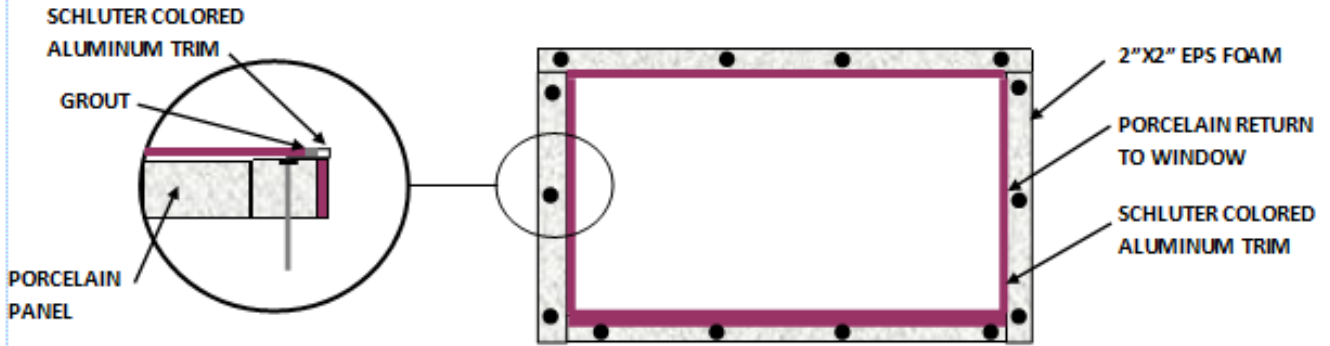

WINDOW TRIM ASSEMBLY

CLADDING ASSEMBLY DETAIL

Detail Name: Starter Section

Scale:

N/A