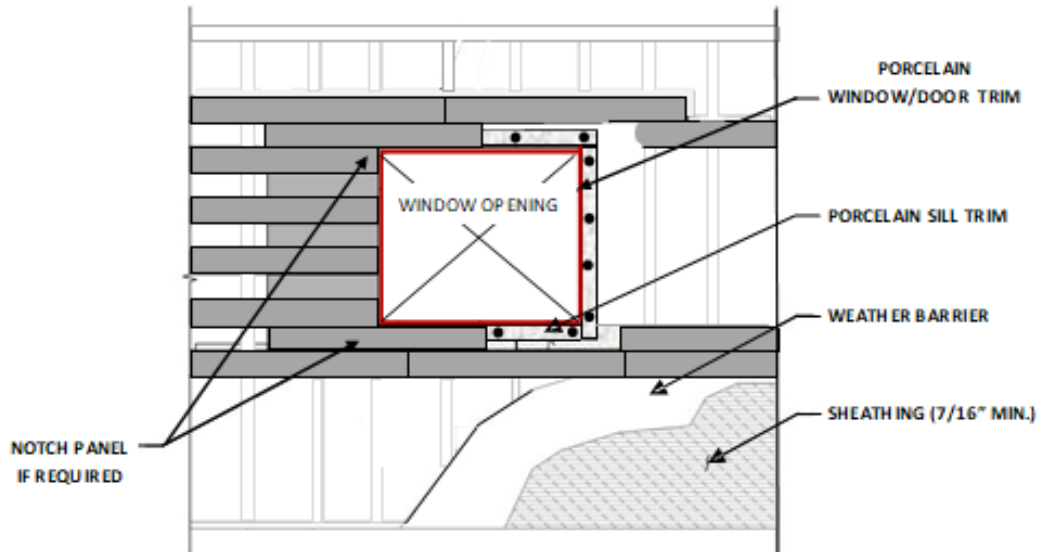

WINDOW TRIM ASSEMBLY

CLADDING ASSEMBLY DETAIL

Detail Name: Starter Section

Scale:

N/A